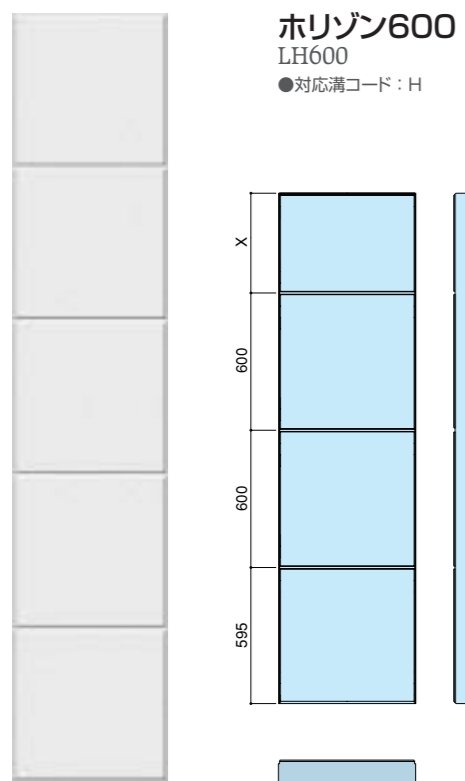

スリムアート

ホリゾンシリーズ

LH-type 厚100mm

シボレックス スリムアート ホリゾンシリーズ 参考資料
(シボレックスアートパネル 総合カタログ P58-61抜粋)