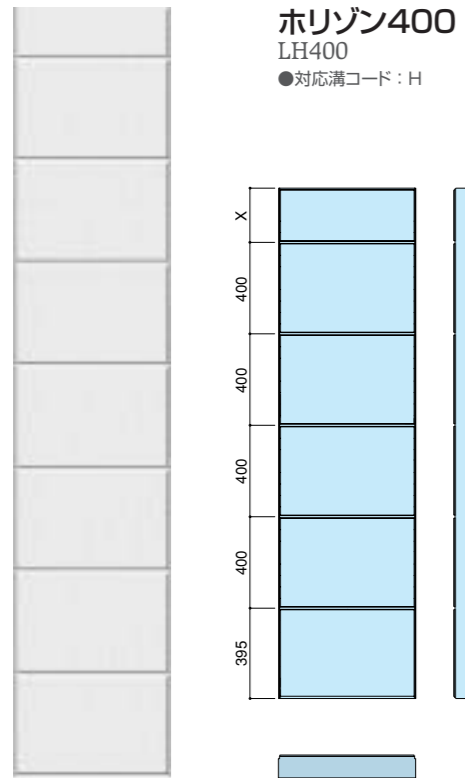

スリムアート

ホリゾンシリーズ

LH-type 厚100mm

シボレックス スリムアート ホリゾンシリーズ 参考資料
(シボレックスアートパネル 総合カタログ P58-61抜粋)