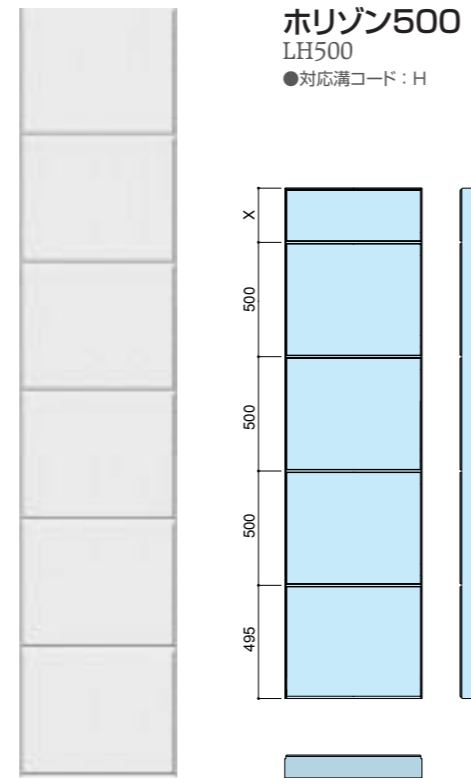

スリムアート

ホリゾンシリーズ

LH-type 厚100mm

シボレックス スリムアート ホリゾンシリーズ 参考資料
(シボレックスアートパネル 総合カタログ P58-61抜粋)